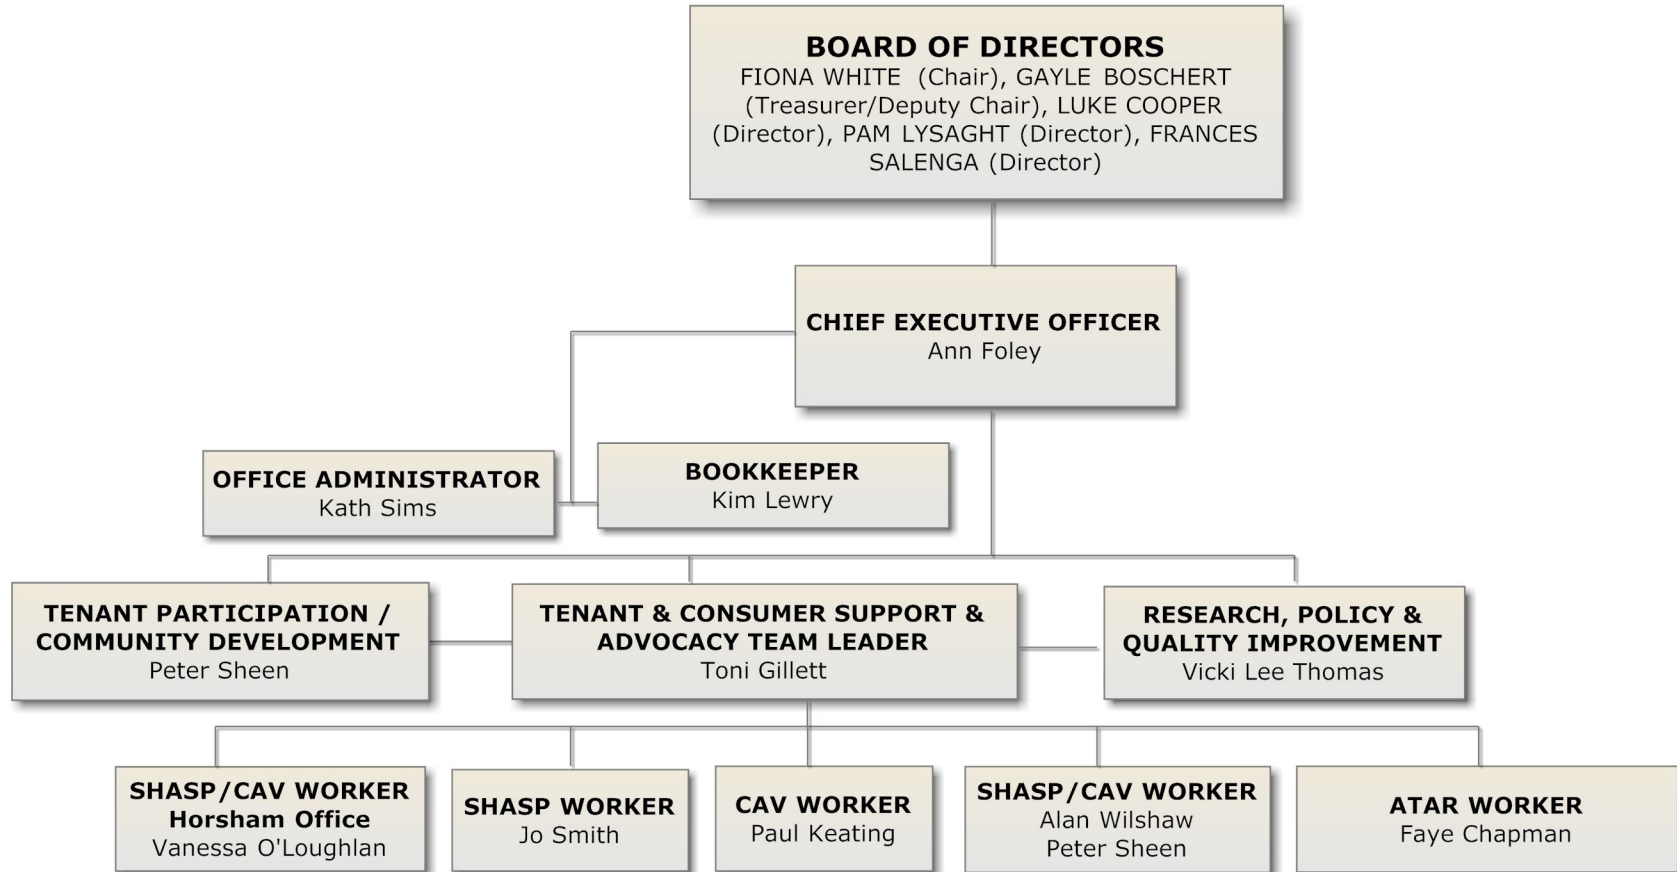

PACT COMMUNITY SUPPORT ORGANISATIONAL CHART September 2011

Acronym Key:

- SHASP - Social Housing Advocacy & Support Program
- CAV - Consumer Affairs Victoria Advocacy Program
- ATAR - Aboriginal Tenants At Risk Program